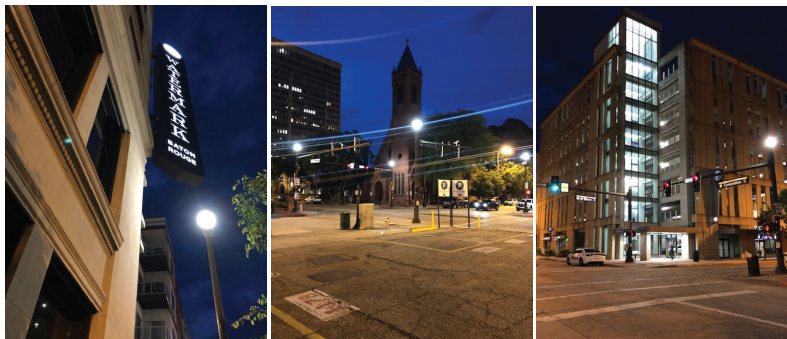

Light Efficient Design

LED-8146M

facilitates dark sky compliance

The corn cob style lamps put no light down to the ground/street

angled panels

... blew away the competition in side-by-side test

— RICKY NOTO NOTOCO

65W | HIGH PERFORMANCE POST TOP RETROFIT

DOWNTOWN BATON ROUGE, LA

ABOUT THE PROJECT

- 230 fixtures
- Fixture height varied 20'-30' estimated
- Replaced HID lamps ranging in wattage 175W to 250W
- Outperformed 3 competitors in delivered lumens on-site testing

The other guys post tops throw light side-to-side & up.

Our high performance post tops throw light out & down to the street/sidewalk

○
DOWNTOWN
POST TOPS
BATON ROUGE, LA