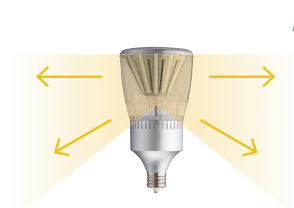

Light Efficient Design

LED-8146M

facilitates dark sky compliance

The corn cob style lamps put no light down to the ground/street

angled panels

... blew away the competition in side-by-side test

— RICKY NOTO NOTOCO

65W | HIGH PERFORMANCE POST TOP RETROFIT

DOWNTOWN BATON ROUGE, LA

ABOUT THE PROJECT

- 230 fixtures
- Fixture height varied 20'-30' estimated
- Replaced HID lamps ranging in wattage 175W to 250W
- Outperformed 3 competitors in delivered lumens on-site testing

The other guys post tops throw light side-to-side & up.

Our high performance post tops throw light out & down to the street/sidewalk

○
DOWNTOWN
POST TOPS
BATON ROUGE, LA