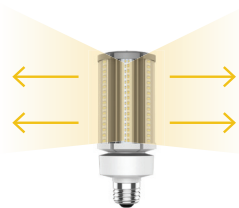

Light Efficient Design

LED-8146M

facilitates dark sky compliance

The corn cob style lamps put no light down to the ground/street

angled panels

... blew away the competition in side-by-side test

— RICKY NOTO NOTOCO

65W | HIGH PERFORMANCE POST TOP RETROFIT

DOWNTOWN BATON ROUGE, LA

ABOUT THE PROJECT

- 230 fixtures
- Fixture height varied 20'-30' estimated
- Replaced HID lamps ranging in wattage 175W to 250W
- Outperformed 3 competitors in delivered lumens on-site testing

The other guys post tops throw light side-to-side & up.

Our high performance post tops throw light out & down to the street/sidewalk

○
DOWNTOWN
POST TOPS
BATON ROUGE, LA